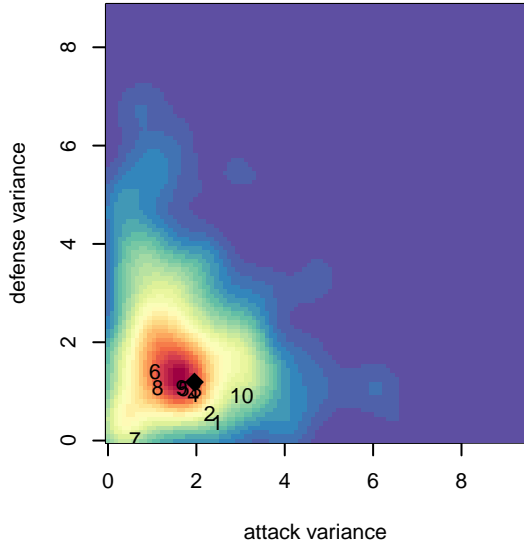

# Kitsap Alliance FC Red B00

Kitsap Alliance FC  
 Silverdale, WA  
 B00 total strength=1162  
 attack=3.82 defense=3.22  
 fall league = RCL B00 Div 4  
 spr league = Win RCL B00 Div 4

alt names used:  
 KITSAP ALLIANCE BOYS U14 ()  
 Kitsap Alliance  
 Kitsap Alliance FC B00 A  
 Kitsap Alliance FC Red B00  
 Kitsap Alliance FC B00 A  
 Kitsap Alliance FC B00 A

Venues played:  
 2014 Westsound Summer Classic BU14  
 2014 Bigfoot Silver U14  
 2014 Labor Day Cup BU14  
 2014 RCL B00 Div 4  
 2014 Win RCL B00 Div 4  
 2014 WYS Presidents Cup B00 Division 2

**Kitsap Alliance FC Red B00**  
 Dots are actual minus expected GF (blue circles) and GA (red triangles).  
 Blue line is smoothed change in attack strength. Red is smoothed change in defense strength.

**attack and defense variance (black dot)  
relative to other teams  
and top 10 in region**

**attack and defense rating  
relative to others at age  
and all opponents in last 13 months**

**Performance relative to 13 month average**