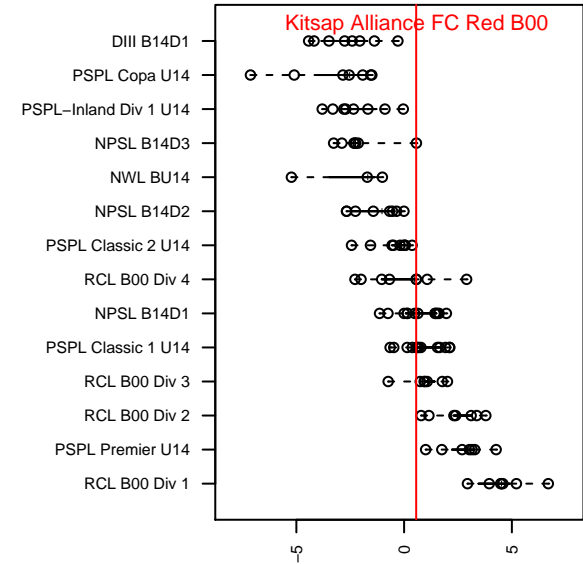

# Kitsap Alliance FC Red B00

Kitsap Alliance FC  
 Silverdale, WA  
 B00 total strength=1162  
 attack=3.82 defense=3.22  
 fall league = RCL B00 Div 4  
 spr league = Win RCL B00 Div 4

alt names used:  
 KITSAP ALLIANCE BOYS U14 ()  
 Kitsap Alliance  
 Kitsap Alliance FC B00 A  
 Kitsap Alliance FC Red B00  
 Kitsap Alliance FC B00 A  
 Kitsap Alliance FC B00 A

Venues played:  
 2014 Westsound Summer Classic BU14  
 2014 Bigfoot Silver U14  
 2014 Labor Day Cup BU14  
 2014 RCL B00 Div 4  
 2014 Win RCL B00 Div 4  
 2014 WYS Presidents Cup B00 Division 2

**Kitsap Alliance FC Red B00**  
 Dots are actual minus expected GF (blue circles) and GA (red triangles).  
 Blue line is smoothed change in attack strength. Red is smoothed change in defense strength.

**attack and defense variance (black dot)  
relative to other teams  
and top 10 in region**

**attack and defense rating  
relative to others at age  
and all opponents in last 13 months**

**Performance relative to 13 month average**