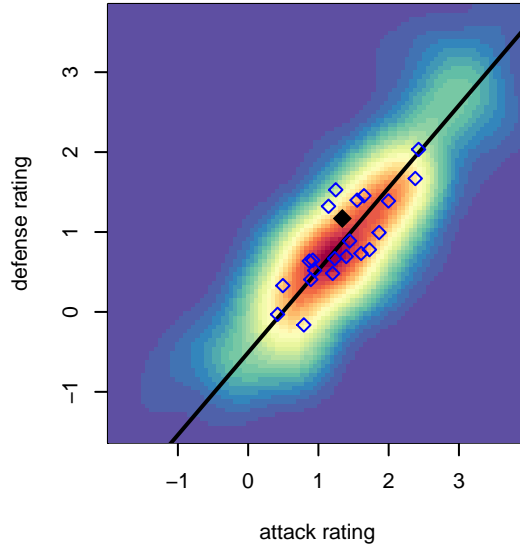

# Kitsap Alliance FC Red B00

Kitsap Alliance FC  
 Silverdale, WA  
 B00 total strength=1162  
 attack=3.82 defense=3.22  
 fall league = RCL B00 Div 4  
 spr league = Win RCL B00 Div 4

alt names used:  
 KITSAP ALLIANCE BOYS U14 ()  
 Kitsap Alliance  
 Kitsap Alliance FC B00 A  
 Kitsap Alliance FC Red B00  
 Kitsap Alliance FC B00 A  
 Kitsap Alliance FC B00 A

Venues played:  
 2014 Westsound Summer Classic BU14  
 2014 Bigfoot Silver U14  
 2014 Labor Day Cup BU14  
 2014 RCL B00 Div 4  
 2014 Win RCL B00 Div 4  
 2014 WYS Presidents Cup B00 Division 2

**Kitsap Alliance FC Red B00**  
 Dots are actual minus expected GF (blue circles) and GA (red triangles).  
 Blue line is smoothed change in attack strength. Red is smoothed change in defense strength.

**attack and defense variance (black dot)  
relative to other teams  
and top 10 in region**

**attack and defense rating  
relative to others at age  
and all opponents in last 13 months**

**Performance relative to 13 month average**