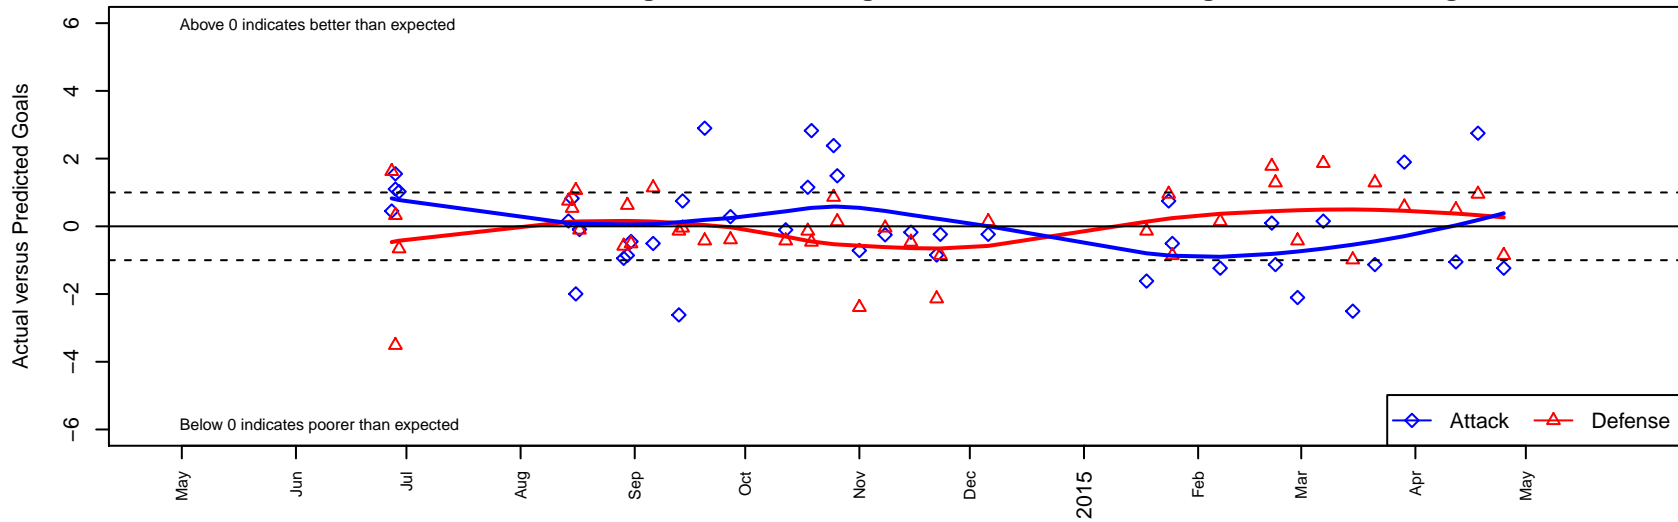

# Kitsap Alliance FC Red B00

Kitsap Alliance FC  
 Silverdale, WA  
 B00 total strength=1162  
 attack=3.82 defense=3.22  
 fall league = RCL B00 Div 4  
 spr league = Win RCL B00 Div 4

alt names used:  
 KITSAP ALLIANCE BOYS U14 ()  
 Kitsap Alliance  
 Kitsap Alliance FC B00 A  
 Kitsap Alliance FC Red B00  
 Kitsap Alliance FC B00 A  
 Kitsap Alliance FC B00 A

Venues played:  
 2014 Westsound Summer Classic BU14  
 2014 Bigfoot Silver U14  
 2014 Labor Day Cup BU14  
 2014 RCL B00 Div 4  
 2014 Win RCL B00 Div 4  
 2014 WYS Presidents Cup B00 Division 2

**Kitsap Alliance FC Red B00**  
 Dots are actual minus expected GF (blue circles) and GA (red triangles).  
 Blue line is smoothed change in attack strength. Red is smoothed change in defense strength.

**attack and defense variance (black dot)  
relative to other teams  
and top 10 in region**

**attack and defense rating  
relative to others at age  
and all opponents in last 13 months**

**Performance relative to 13 month average**