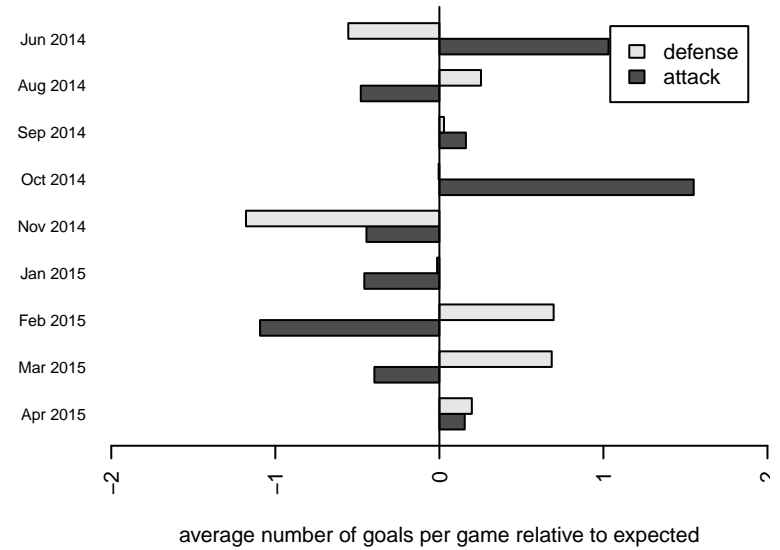

Performance relative to 13 month average