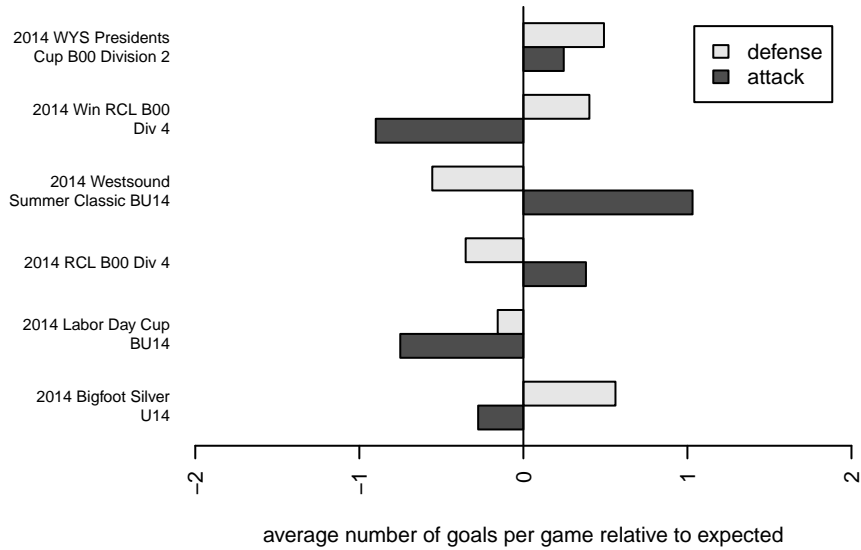

# Kitsap Alliance FC Red B00

Kitsap Alliance FC  
 Silverdale, WA  
 B00 total strength=1162  
 attack=3.82 defense=3.22  
 fall league = RCL B00 Div 4  
 spr league = Win RCL B00 Div 4

alt names used:  
 KITSAP ALLIANCE BOYS U14 ()  
 Kitsap Alliance  
 Kitsap Alliance FC B00 A  
 Kitsap Alliance FC Red B00  
 Kitsap Alliance FC B00 A  
 Kitsap Alliance FC B00 A

Venues played:  
 2014 Westsound Summer Classic BU14  
 2014 Bigfoot Silver U14  
 2014 Labor Day Cup BU14  
 2014 RCL B00 Div 4  
 2014 Win RCL B00 Div 4  
 2014 WYS Presidents Cup B00 Division 2

**Kitsap Alliance FC Red B00**  
 Dots are actual minus expected GF (blue circles) and GA (red triangles).  
 Blue line is smoothed change in attack strength. Red is smoothed change in defense strength.

**attack and defense variance (black dot)  
relative to other teams  
and top 10 in region**

**attack and defense rating  
relative to others at age  
and all opponents in last 13 months**

**Performance relative to 13 month average**